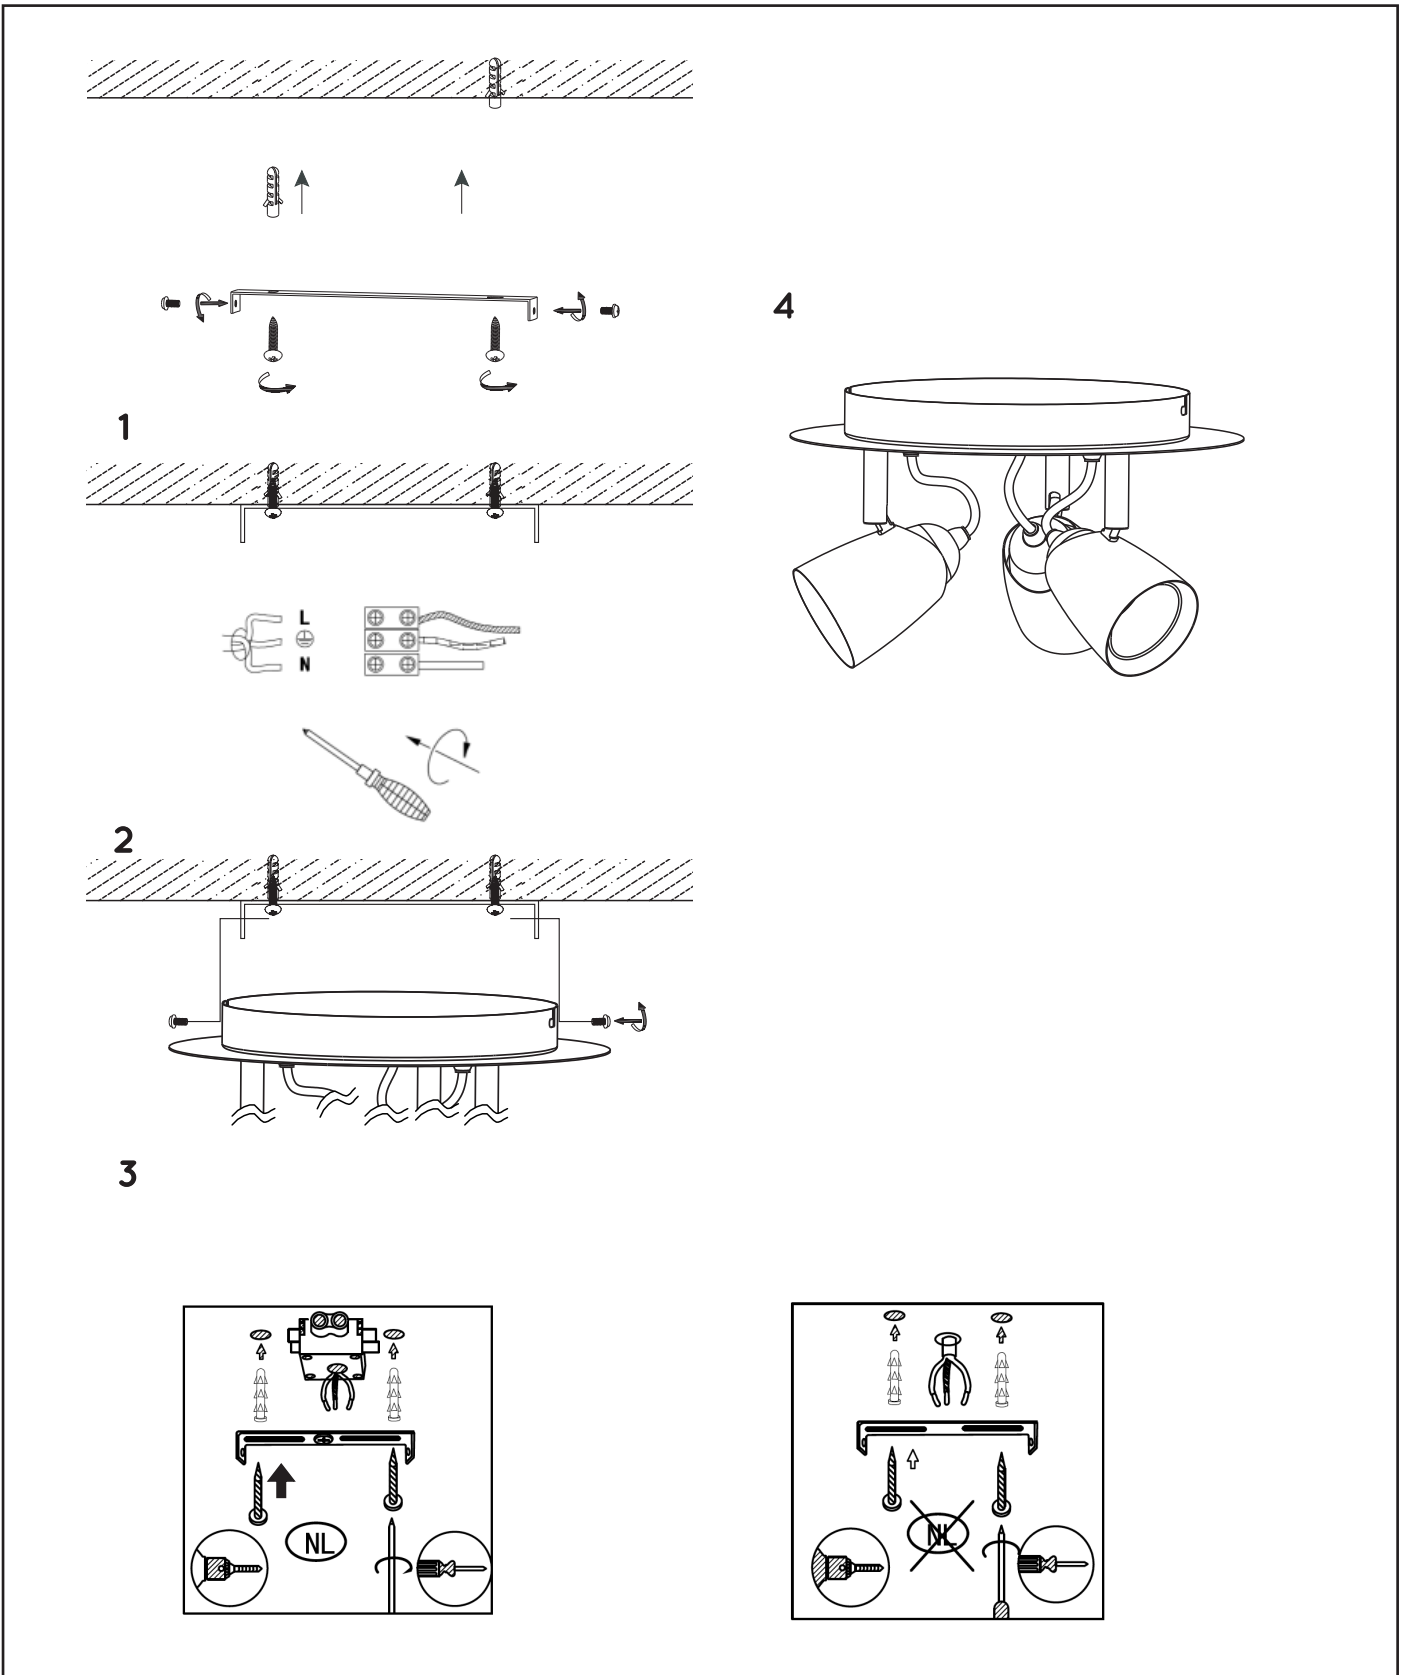

LUCIDE

INSTALLATION DRAWING SPECIFICATIONS

Dit product bevat een lichtbron van energie-efficiëntieklasse A+

Ce produit contient une source lumineuse de classe énergétique A+

This product contains a light source of energy efficiency class A+

Dieses Produkt enthält eine Lichtquelle der Energieeffizienzklasse A+

Ten produkt zawiera źródło światła o klasie efektywności energetycznej A+