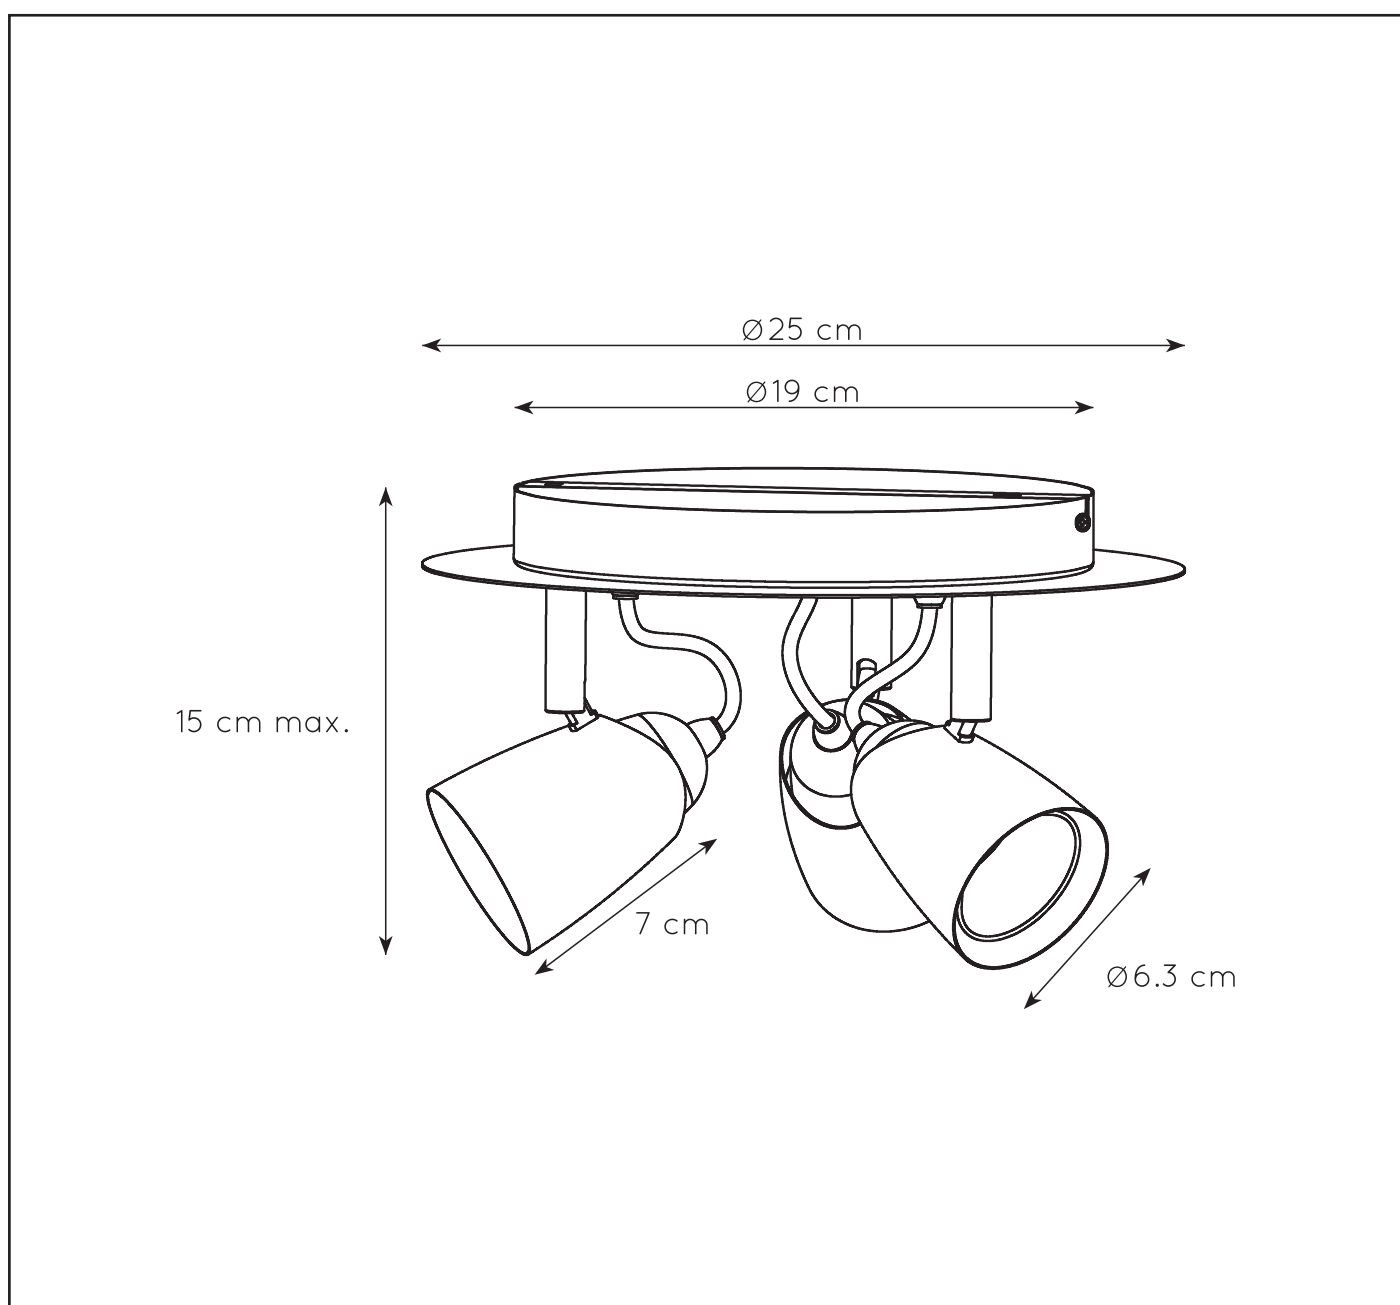

**RECOMMENDED LUCIDE  
 LIGHT SOURCE**

**49006/05/30**

Light source dimmable : Yes  
 Light source incl. : Yes

**General**

**Dimensions LxWxH :** 25 cm x 25 cm x 15 cm  
**Heigth minimum :**  
**Heigth maximum :** 15 cm  
**Dimensions shade LxWxH :** Ø6.3x7cm  
**Main material :** Metal  
**Ceiling rose material :** Metal  
**Color :** Black+Red copper/White+Chrome  
**Style :** Modern  
**Shape :**  
**Weight :** 1.17 kg  
**Warranty :** 2 years

**Product specifications**

**Dimmable :** Yes  
**Light direction :** Around (Diffuse)  
**Adjustable in height :** Adjustable In Height  
 (Before Installation)  
**Directional :** Directional  
**Cable :** Yes, Cable On Product  
**Cable length :** 15 cm  
**Sensor :** Without Sensor  
**Control :** Light Switch Control  
**IP-Class :** 20  
**Electric class :** 1  
**Light source including ?:** Yes  
**Lamp socket :** GU10  
**Light source number :** 3  
**Power requirements :** 220-240V~50Hz  
**Bulb type & maximum wattage :** GU10 LED 5W

## RIDE-LED

item number : 26956/15/17

EAN code : 5411212262257

For more specifications, dimensions please visit

[www.lucide.com](http://www.lucide.com)